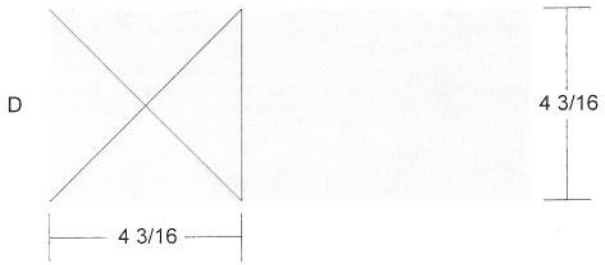

# Double Windmill

Key Block (29/100 actual size)

# Double Windmill

Key Block (1/5 actual size)

## Cutting Diagrams

## Patch Count

4 patches

12 patches

4 patches

4 patches

1 patch